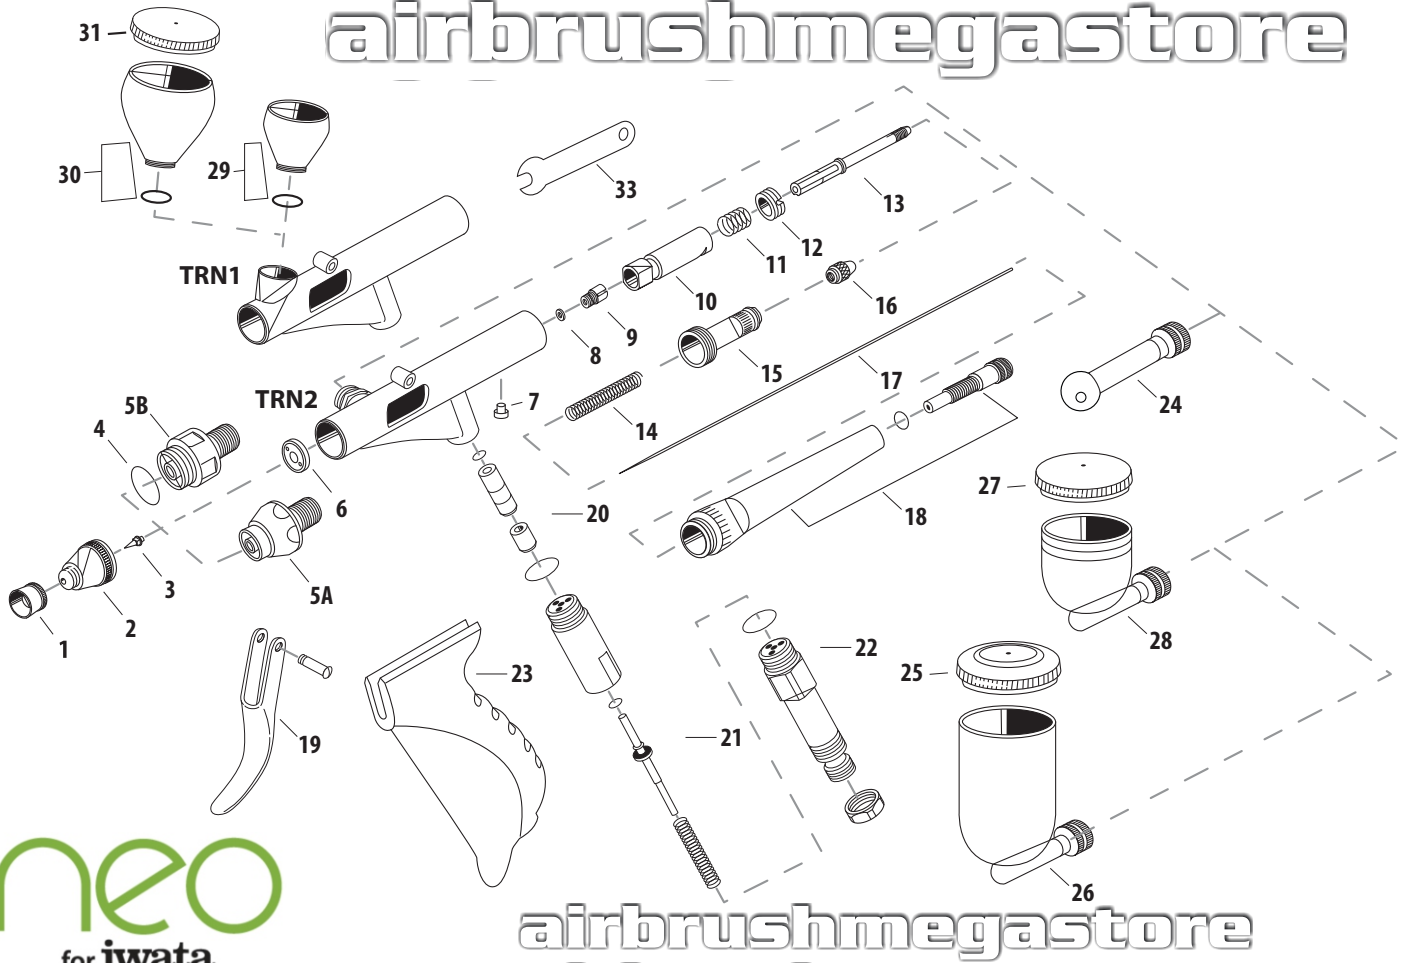

# NEO SERIES FOR IWATA - TRN1 AND TRN2 TRIGGER

# Genuine Parts

airbrushmegastore

✓ = yes

#	ITEM DESCRIPTION	ITEM #	TRN2 N 5000	TRN1 N 5500	ALSO FITS
1	Needle Cap	N 110 2	✓	✓	
2	Nozzle Cap 0.35 mm	N 140 3		✓	
		N 140 4	✓		
3	Nozzle 0.35 mm	N 080 3		✓	
		N 080 4	✓		
4	Nozzle Cap O-Ring	N 150 4	✓		
5A	Head Base	N 135 3		✓	
5B	Head Base	N 135 4	✓		
6	Head Base Packing (PTFE)	N 150 5	✓	✓	
7	Main Body Ring Screw	N 131 2	✓	✓	
8	Needle Packing (PTFE)	N 150 7	✓	✓	
9	Needle Packing Screw	N 125 2	✓	✓	
10	Slide Cam	N 130 1	✓	✓	
11	Spring Side Cam	N 130 2	✓	✓	
12	Main Body Ring	N 131 1	✓	✓	
13	Needle Chucking Guide	N 115 2	✓	✓	
14	Needle Spring	N 135 2	✓	✓	
15	Spring Guide	N 170 2	✓	✓	
16	Needle Chucking Nut	N 120 2	✓	✓	

#	ITEM DESCRIPTION	ITEM #	TRN2 N 5000	TRN1 N 5500	ALSO FITS
17	Needle 0.35 mm	N 075 3		✓	
		N 075 4	✓		
18	Handle Cap Set	N 090 2	✓	✓	
19	Trigger With Trigger Screw	N 100 2	✓	✓	
20	Air Piston Set	N 010 1	✓	✓	
21	Valve Set	N 020 2	✓	✓	
22	Grip Mount/Extension	N 160 1	✓	✓	
23	Grip	N 160 2	✓	✓	
24	Bottle Adapter	N 040 1	✓		
25	Side Cup Lid 1/2 oz (15 cc)	N 095 2	✓		
26	Side Cup 1/2 oz (15 cc)	N 070 6	✓		
27	Side Cup Lid 1/4 oz (7 cc)	N 095 3	✓		
28	Side Cup 1/4 oz (7 cc)	N 070 5	✓		
29	Fluid Gravity Cup w/O-Ring/10 oz (3 cc)	N 070 2		✓	NEO CN
30	Fluid Gravity Cup w/O-Ring/4 oz (7 cc)	N 070 1		✓	NEO CN
31	Fluid Gravity Cup Lid 1/4 oz (7 cc)	N 095 4		✓	NEO CN
32	Spanner	N 165 1		✓	NEO CN/ NEO BCN
33	Spanner	N 165 2	✓		